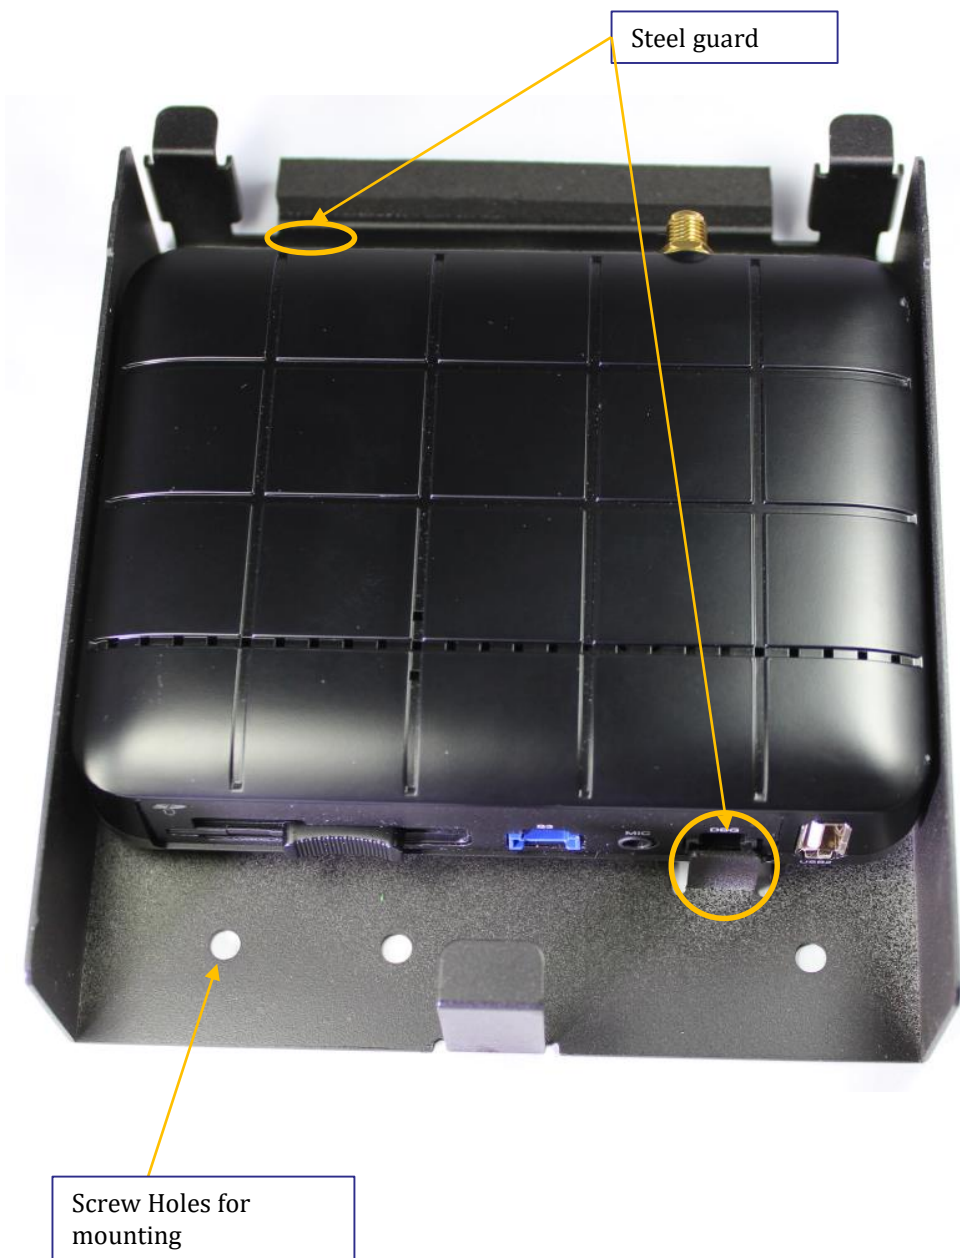

CONFIDENTIAL

Locking Enclosure (Rear View)

Hole for external
3G/LTE Antenna

Cushion for cables

CONFIDENTIAL

Inside

CONFIDENTIAL

Dimensions

Size: 125(W) x 148(D) x 40 (H)

Weight: 400g

CONFIDENTIAL

Technical Specifications

Video In	CH1, CH2: 12V 1080P or 720p AHD camera in CH3: 12V 720P AHD camera in CH4: 12V D1 camera in
Audio In	1CH (Internal or External Microphone)
AV Out	1 Video out, 1 Audio out
Band support	WCDMA Band1(2,100MHz)/ Band8 (900MHz)
Max Data Rate	UL:5.76Mbps, DL : 7.2Mbps
Video resolution	1080p HD (1920x1080), 720P (1280x720), D1(NTSC:720x480, PAL 720x576)
Recording Speed	Full HD: 30fps(25fps), HD: 60fps(50fps) D1: Up to 120 fps (NTSC) or 100fps(PAL)
Recording Mode	Continuous , Event, Dual Mode
Memory	SD Card: 32GB, 64GB(FAT32), 128GB(FAT32)
GPS/GLONASS	External GPS /GLONASS
G-Sensor	Internal 3-axis G-sensor
Gyro	3Axis(X,Y,Z), output rate:100 Hz,
RTC	Internal battery
Alarm In/Out	3 x Alarm In, 2 x Alarm Out
Remote controller	3x LED, Panic button, M1 & M2 button
LED	Green LED (Network), Blue LED (Record), Network (Red LED)
Super Capacitor	Enable recording of last file and shut down
Power input	DC 12V/24V 3A
Delayed Power Shutdown	Supports Delayed Power Shutdown
Power consumption	Max. 36W
Size / Weight	120mm X 28mm X 90mm / 166g
Operation Temp.	-10°C~55°C