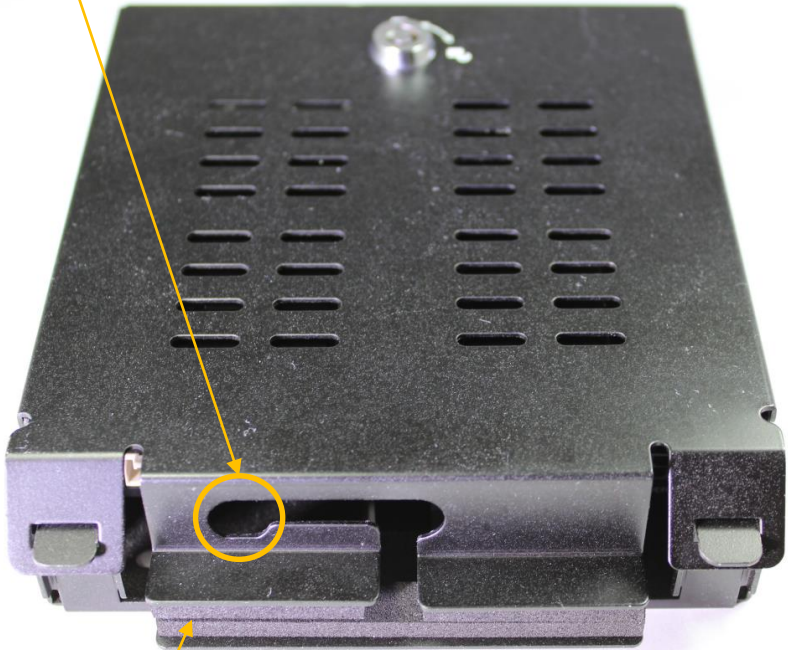

Locking Enclosure (Rear View)

Hole for external
3G/LTE Antenna

Cushion for cables

CONFIDENTIAL