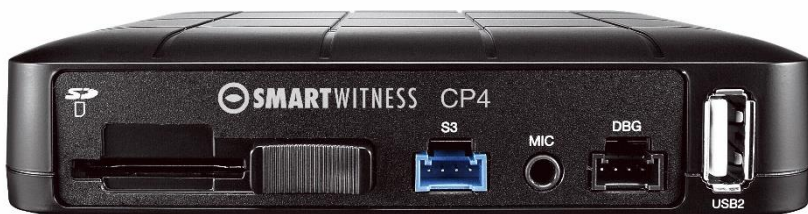

CP4

Introduction

CONFIDENTIAL

Hardware Overview

FRONT

REAR

CONFIDENTIAL

Remote Controller

POWER CABLE

- Black (Ground)
- Red (Power Battery +)
- White (Power ACC +)

Alarm in/out Cable

- White (Alarm In1, Voltage on/off (3~70V))
- Purple (Alarm In2, Voltage on/off (3~70V))
- Green (Alarm In3, Voltage on/off (3~70V))
- Gray (RPM)
- Blue (Speed)
- Orange (Alarm out1), Low(0V) to High (5V)
- Brown (Alarm out2), Low(0V) to High (5V)
- 3 x Black (Ground)

CONFIDENTIAL

Locking Enclosure (Rear View)

Hole for external
3G/LTE Antenna

Cushion for cables

CONFIDENTIAL

Inside

CONFIDENTIAL

Dimensions

Size: 125(W) x 148(D) x 40 (H)

Weight: 400g

CONFIDENTIAL

Technical Specifications

Video In	CH1, CH2: 12V 1080P or 720p AHD camera in CH3: 12V 720P AHD camera in CH4: 12V D1 camera in
Audio In	1CH (Internal or External Microphone)
AV Out	1 Video out, 1 Audio out
Band support	WCDMA Band1(2,100MHz)/ Band8 (900MHz)
Max Data Rate	UL:5.76Mbps, DL : 7.2Mbps
Video resolution	1080p HD (1920x1080), 720P (1280x720), D1(NTSC:720x480, PAL 720x576)
Recording Speed	Full HD: 30fps(25fps), HD: 60fps(50fps) D1: Up to 120 fps (NTSC) or 100fps(PAL)
Recording Mode	Continuous , Event, Dual Mode
Memory	SD Card: 32GB, 64GB(FAT32), 128GB(FAT32)
GPS/GLONASS	External GPS /GLONASS
G-Sensor	Internal 3-axis G-sensor
Gyro	3Axis(X,Y,Z), output rate:100 Hz,
RTC	Internal battery
Alarm In/Out	3 x Alarm In, 2 x Alarm Out
Remote controller	3x LED, Panic button, M1 & M2 button
LED	Green LED (Network), Blue LED (Record), Network (Red LED)
Super Capacitor	Enable recording of last file and shut down
Power input	DC 12V/24V 3A
Delayed Power Shutdown	Supports Delayed Power Shutdown
Power consumption	Max. 36W
Size / Weight	120mm X 28mm X 90mm / 166g
Operation Temp.	-10°C~55°C