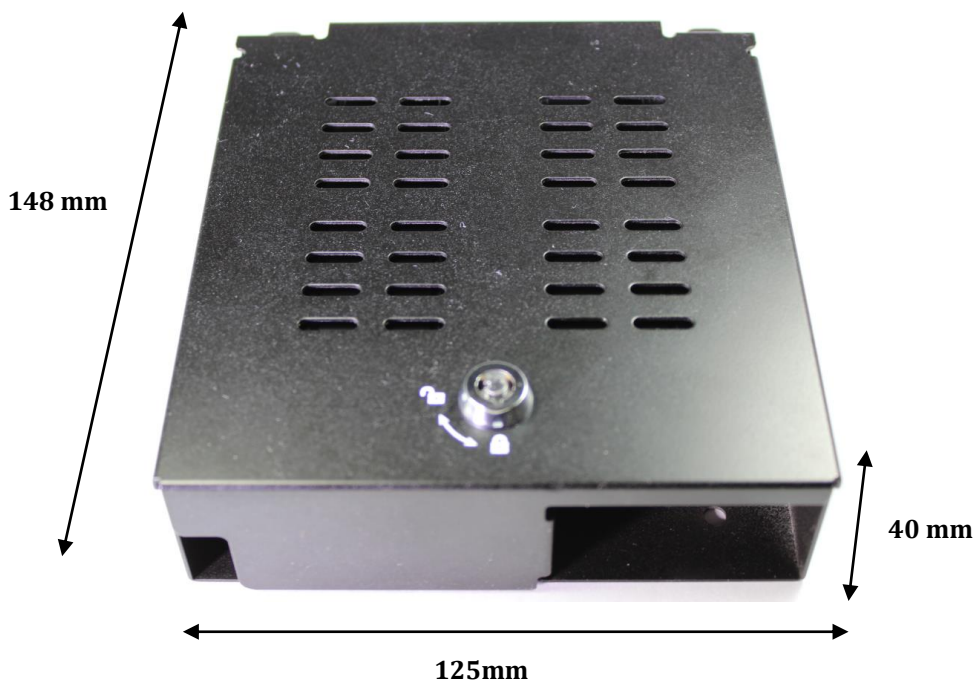

Size: 125(W) x 148(D) x 40 (H)

Weight: 400g

CONFIDENTIAL

Technical Specifications

Video In	CH1, CH2: 12V 1080P or 720p AHD camera in CH3: 12V 720P AHD camera in CH4: 12V D1 camera in
Audio In	1CH (Internal or External Microphone)
AV Out	1 Video out, 1 Audio out
Band support	WCDMA Band1(2,100MHz)/ Band8 (900MHz)
Max Data Rate	UL:5.76Mbps, DL : 7.2Mbps
Video resolution	1080p HD (1920x1080), 720P (1280x720), D1(NTSC:720x480, PAL 720x576)
Recording Speed	Full HD: 30fps(25fps), HD: 60fps(50fps) D1: Up to 120 fps (NTSC) or 100fps(PAL)
Recording Mode	Continuous , Event, Dual Mode
Memory	SD Card: 32GB, 64GB(FAT32), 128GB(FAT32)
GPS/GLONASS	External GPS /GLONASS
G-Sensor	Internal 3-axis G-sensor
Gyro	3Axis(X,Y,Z), output rate:100 Hz,
RTC	Internal battery
Alarm In/Out	3 x Alarm In, 2 x Alarm Out
Remote controller	3x LED, Panic button, M1 & M2 button
LED	Green LED (Network), Blue LED (Record), Network (Red LED)
Super Capacitor	Enable recording of last file and shut down
Power input	DC 12V/24V 3A
Delayed Power Shutdown	Supports Delayed Power Shutdown
Power consumption	Max. 36W
Size / Weight	120mm X 28mm X 90mm / 166g
Operation Temp.	-10°C~55°C