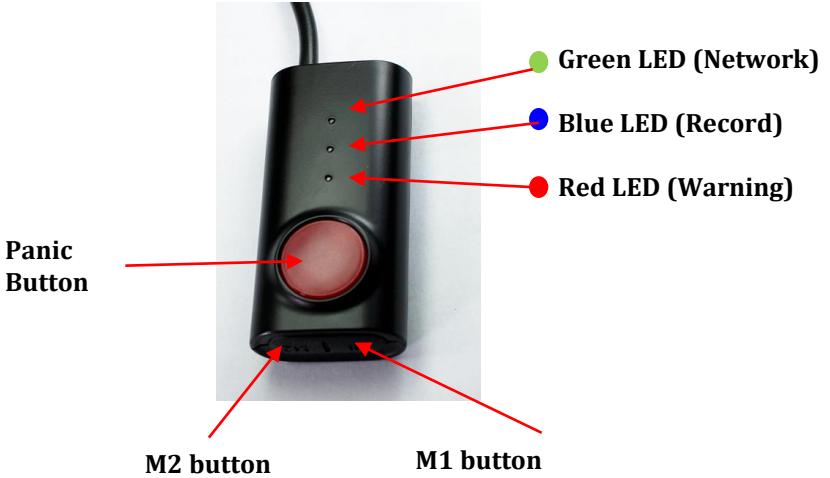

POWER CABLE

- Black (Ground)
- Red (Power Battery +)
- White (Power ACC +)

Alarm in/out Cable

- White (Alarm In1, Voltage on/off (3~70V))
- Purple (Alarm In2, Voltage on/off (3~70V))
- Green (Alarm In3, Voltage on/off (3~70V))
- Gray (RPM)
- Blue (Speed)
- Orange (Alarm out1), Low(0V) to High (5V)
- Brown (Alarm out2), Low(0V) to High (5V)
- 3 x Black (Ground)

Size: 125(W) x 148(D) x 40 (H)

Weight: 400g

CONFIDENTIAL

Technical Specifications

Video In	CH1, CH2: 12V 1080P or 720p AHD camera in CH3: 12V 720P AHD camera in CH4: 12V D1 camera in
Audio In	1CH (Internal or External Microphone)
AV Out	1 Video out, 1 Audio out
Band support	WCDMA Band1(2,100MHz)/ Band8 (900MHz)
Max Data Rate	UL:5.76Mbps, DL : 7.2Mbps
Video resolution	1080p HD (1920x1080), 720P (1280x720), D1(NTSC:720x480, PAL 720x576)
Recording Speed	Full HD: 30fps(25fps), HD: 60fps(50fps) D1: Up to 120 fps (NTSC) or 100fps(PAL)
Recording Mode	Continuous , Event, Dual Mode
Memory	SD Card: 32GB, 64GB(FAT32), 128GB(FAT32)
GPS/GLONASS	External GPS /GLONASS
G-Sensor	Internal 3-axis G-sensor
Gyro	3Axis(X,Y,Z), output rate:100 Hz,
RTC	Internal battery
Alarm In/Out	3 x Alarm In, 2 x Alarm Out
Remote controller	3x LED, Panic button, M1 & M2 button
LED	Green LED (Network), Blue LED (Record), Network (Red LED)
Super Capacitor	Enable recording of last file and shut down
Power input	DC 12V/24V 3A
Delayed Power Shutdown	Supports Delayed Power Shutdown
Power consumption	Max. 36W
Size / Weight	120mm X 28mm X 90mm / 166g
Operation Temp.	-10°C~55°C