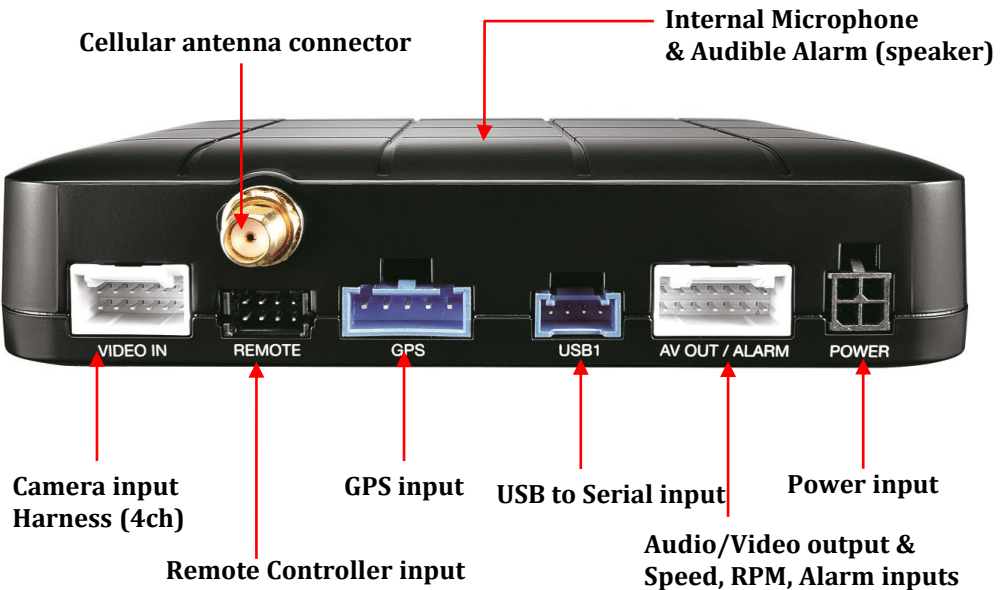

Hardware Overview

FRONT

REAR

CONFIDENTIAL