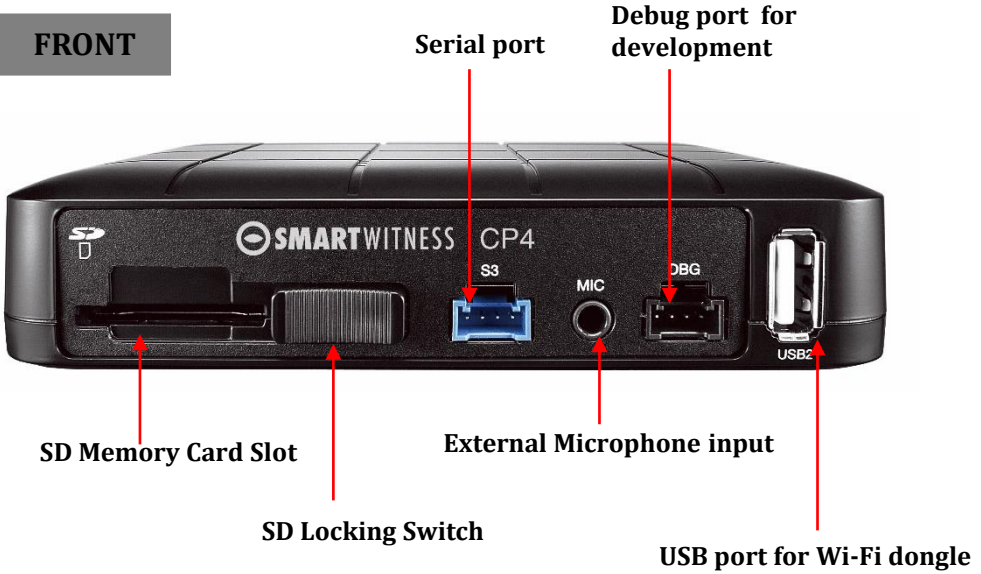

Hardware Overview

FRONT