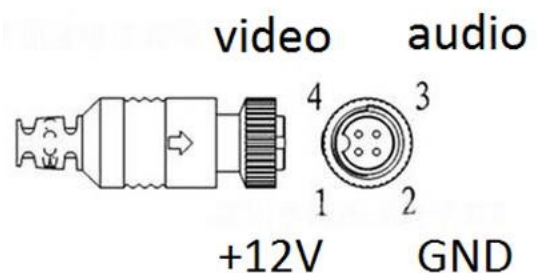

The SVC-P is a 720P AHD Dome Camera.

It features a 3.6mm lens and has a viewing angle between 90-100°.

Adjusting the Camera

To adjust the angle of the dome camera, use the screw tool provided and unscrew the screws located on the sides of the camera. There are 3 in total.

To unscrew, turn anticlockwise to open the screw from the base.

Then adjust the camera, remove the protective bracket holding it in place.

Adjusting the Camera Continued

Then adjust the camera manually with your hand to your preferred position.

After you have completed your adjustment, replace the protective bracket

Then close the casing of the camera and screw back the screws.

Specifications

SVC-P

Video System	PAL
Pick Up Element	1/4" CMOS Image Sensor
Image Signal Process	Digital Signal Processing System
Lens / Viewing Angle	3.6mm Lens/120 Degree
Number Of Pixel	1280x720
Effective Pixels	Approximately 3 Megapixel
Resolution	AHD 720P
Power Supply	DC 12 ± 1A, Aviator connector to MDVR
Power Consumption	80mA
Scanning System	2:1 Interlace
Sensitivity	0.01 Lux (IR 10m)
S/N Ratio	Max 50 dB
Auto Gain Control	Auto
Mirroring	Optional (BV)
White Balance	Auto
Electronic Shutter	Auto: 1/50 S to 1/100,000 S (Pal)
Output	1 Vp-p Composite Video Output, 75 OHMS, Aviator connector to MDVR
Operating Temperature	-10°C ~ +60°C
Dimensions (HxWxD)	63 x 55 x 118 mm
Weight	270g
IR Range	10m
Video cable length	40cm