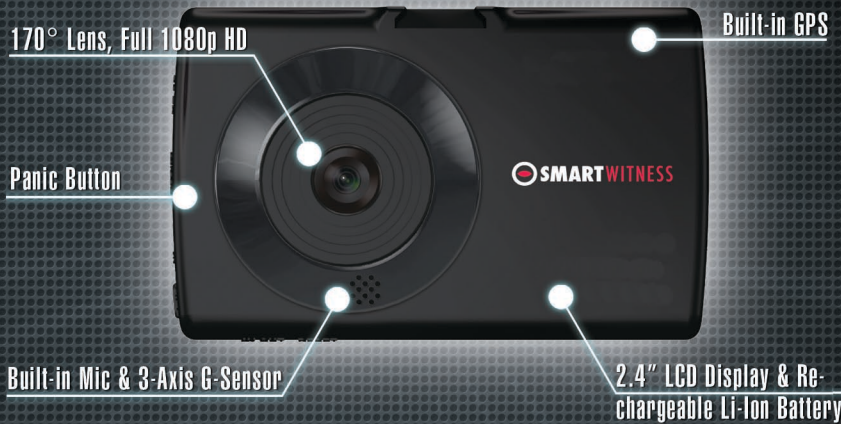

## Full HD Professional Dash Camera for Private Drivers

# SVC1080

The SVC1080 by SmartWitness records exactly what happened before, during and after an incident on the road. It does this by recording the following information: Drivers view of the road, Vehicle Location, Impact Force of Accident, Audio, & Driving Style (speed, accel/brake, & steering) Exonerating drivers from false claims.

## PROFESSIONAL GRADE

- Full 1080p HD Recording, 30FPS
  - 2.4" LCD Display, Live Playback
  - GPS (time/date, speed, location)
  - Bosch 3-Axis G-Force Sensor
  - Microphone for Audio Recording
  - Rechargeable Li-Ion Battery
  - Compact Size: 3.5" x 2" X 0.75"
- Fast, Tool-Free Installation

## RELIABLE PERFORMANCE

- No Mechanical or Moving Parts
  - Resistant to Heat & Vibration
  - Up to 32GB of SD flash memory
  - Secure Adhesive Windshield Mount
  - Proprietary Video Capture Format
  - Automatic SD Card Formatting
  - Compact Size: 3.5" x 2" X 0.75"
- Fast, Tool-Free Installation