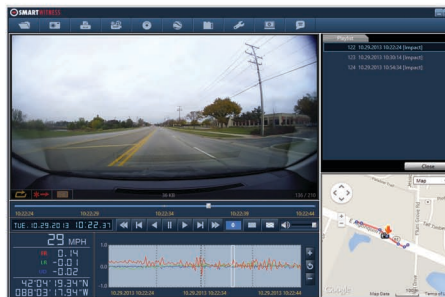

# SVC1080

The SVC1080 by SmartWitness records exactly what happened before, during and after an incident on the road. It does this by recording the following information: Drivers view of the road, Vehicle Location, Impact Force of Accident, Audio, & Driving Style (speed, accel/brake, & steering) Exonerating drivers from false claims.

## PROFESSIONAL GRADE

- Full 1080p HD Recording, 30FPS
  - 2.4" LCD Display, Live Playback
  - GPS (time/date, speed, location)
  - Bosch 3-Axis G-Force Sensor
  - Microphone for Audio Recording
  - Rechargeable Li-Ion Battery
  - Compact Size: 3.5" x 2" X 0.75"
- Fast, Tool-Free Installation

## VIDEO/DATA ANALYSIS

- PC & Mac Analysis Software
- Integrated Google™ Maps
- Detailed G-Force/Impact Data
- Printable Event Reports
- AVI Conversion Tool
- Log Data Viewer & Search filter
- View Vehicle speed, Direction Location, & Driving behaviors

## RELIABLE PERFORMANCE

- No Mechanical or Moving Parts
  - Resistant to Heat & Vibration
  - Up to 32GB of SD flash memory
  - Secure Adhesive Windshield Mount
  - Proprietary Video Capture Format
  - Automatic SD Card Formatting
  - Compact Size: 3.5" x 2" X 0.75"
- Fast, Tool-Free Installation